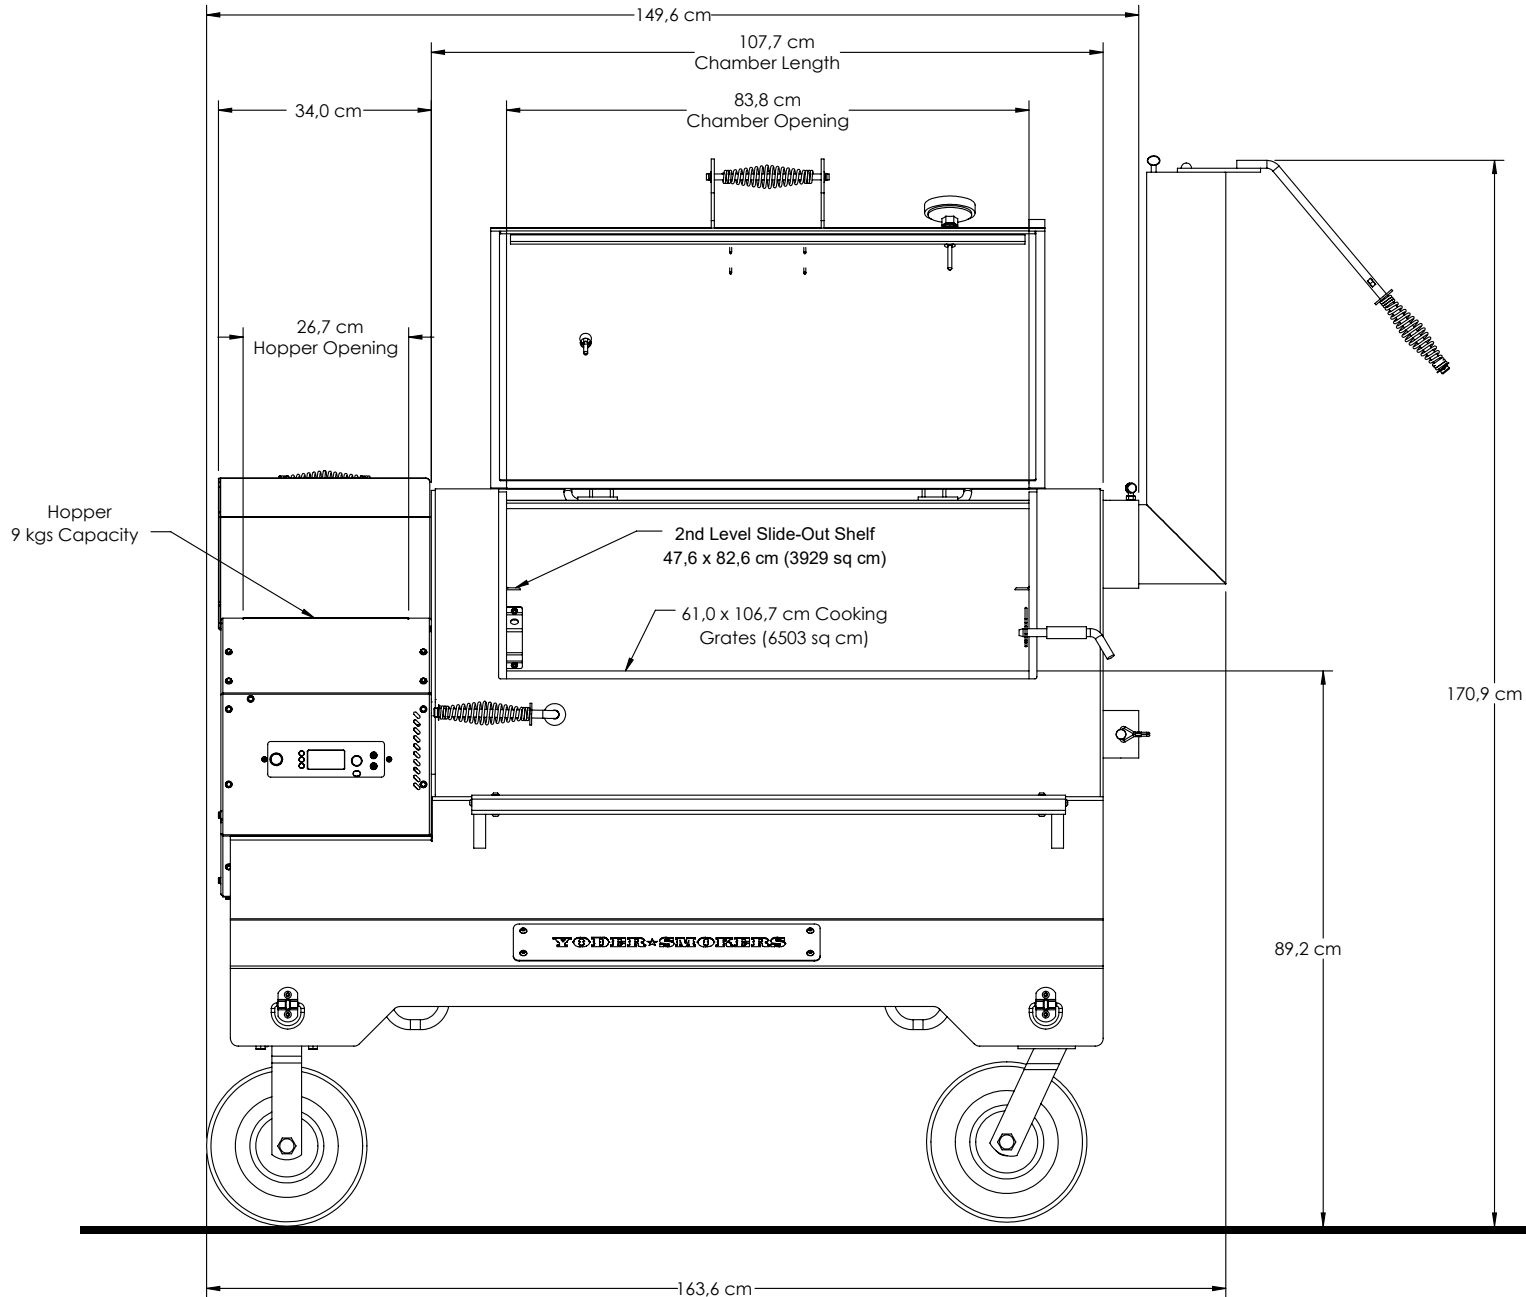

YS1500 **S**

Overall Height: **170,9 cm**

Overall Depth: **94,2 cm**

Overall Length: **163,6 cm**

Total Weight: **303 kg**

YS1500 **S**

Overall Height: **170,9 cm**

Overall Depth: **94,2 cm**

Overall Length: **163,6 cm**

Total Weight: **303 kg**